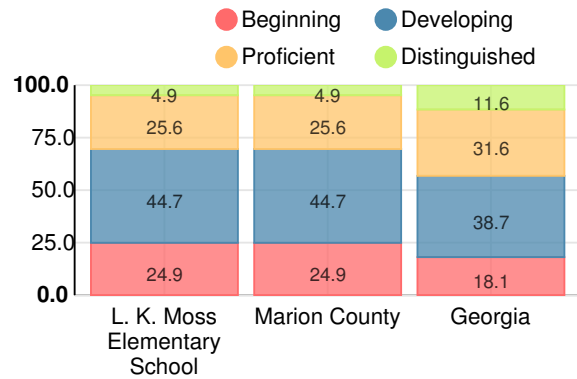

## CCRPI Score

### L. K. Moss Elementary School

| Indicator          | 2017        |
|--------------------|-------------|
| Achievement        | 29.7        |
| Progress           | 26.0        |
| Gap                | 5.0         |
| Challenge          | 6.3         |
| <b>CCRPI Score</b> | <b>67.0</b> |

### English

Percent of students scoring in each performance level on 2017 Georgia Milestones for elementary grades

### Mathematics

Percent of students scoring in each performance level on 2017 Georgia Milestones for elementary grades