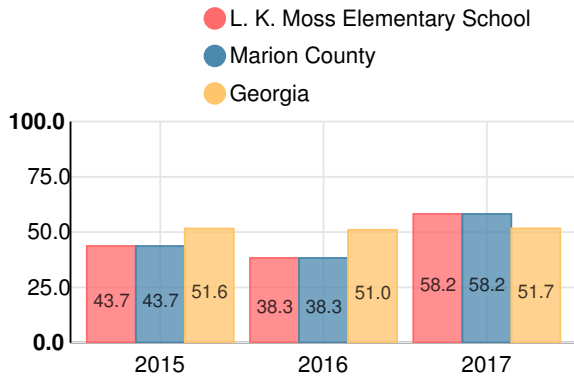

### Mathematics

Percent of students scoring in each performance level on 2017 Georgia Milestones for elementary grades

### Science

Percent of students scoring in each performance level on 2017 Georgia Milestones for elementary grades

### Social Studies

Percent of students scoring in each performance level on 2017 Georgia Milestones for elementary grades

**Reading at or above the Grade Level Target (3rd Grade)**

Percent of students in grade 3 achieving Lexile measure equal to or greater than 650