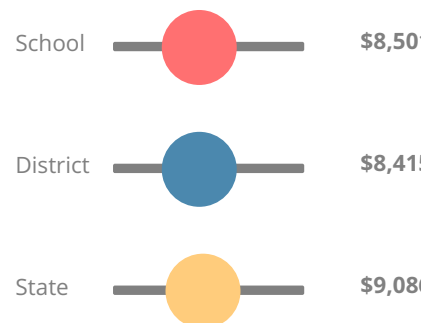

School Climate Star Rating

Financial Efficiency Star Rating

Per Pupil Expenditures