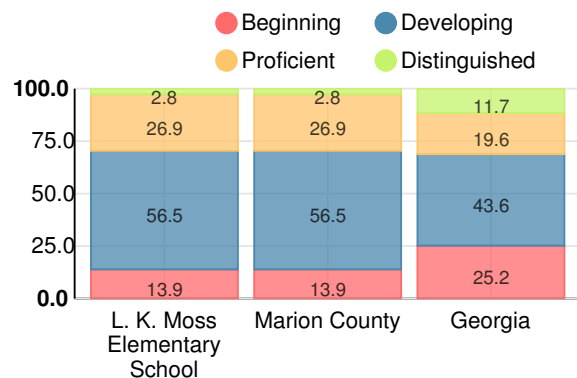

Social Studies

Percent of students scoring in each performance level on 2017 Georgia Milestones for elementary grades