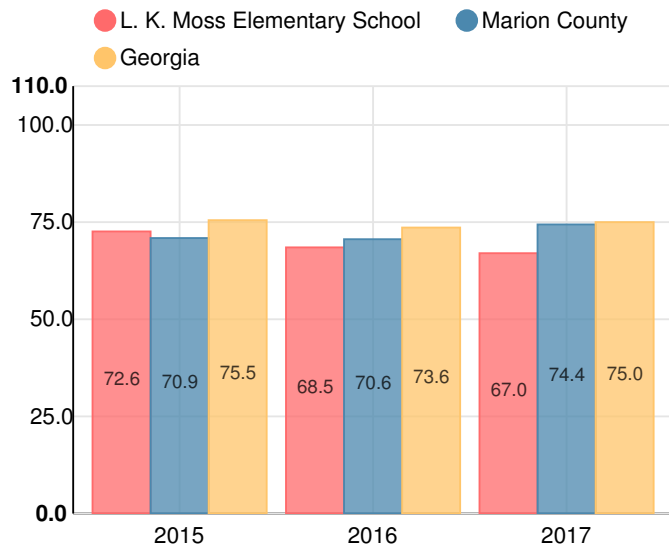

L. K. Moss Elementary School

1707 Pineville Rd, Buena Vista, GA 31803

(229)649-5567

Grades: K-5

Enrollment: 670 students

Performance Snapshot

- L. K. Moss Elementary School's **overall performance is higher than 29% of schools in the state** and is lower than its district.
- Its students' **academic growth is higher than 4% of schools in the state.**
- **58.2% of its 3rd grade students are reading at or above the grade level target.**

School Wide

D
67

Year	L. K. Moss Elementary School
2017	D
2016	D
2015	C
2014	C
2013	C

Grade conversion	
A	90 - 100
B	80 - 89.9
C	70 - 79.9
D	60 - 69.9
F	0 - 59.9

CCRPI Single Score