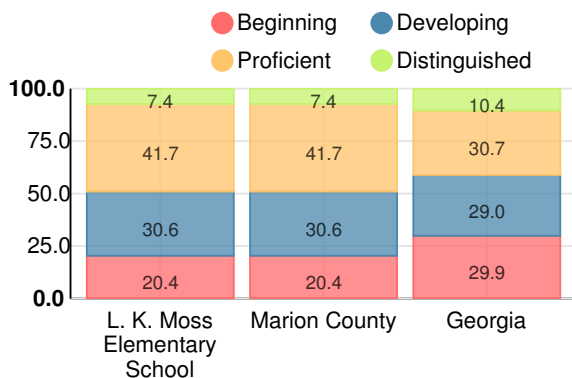

### Race/Ethnicity

- Asian/Pacific Islander
- American Indian/Alaskan
- Black
- Hispanic
- Multi-racial
- White

### English

Percent of students scoring in each performance level on 2017 Georgia Milestones for elementary grades

### Mathematics

Percent of students scoring in each performance level on 2017 Georgia Milestones for elementary grades

### Science

Percent of students scoring in each performance level on 2017 Georgia Milestones for elementary grades