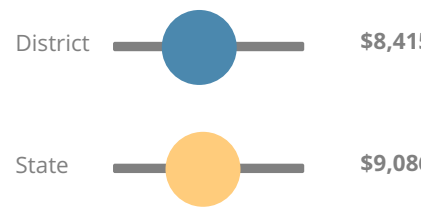

Student Mobility Rate

13.5%

Financial Efficiency Star Rating

Per Pupil Expenditures