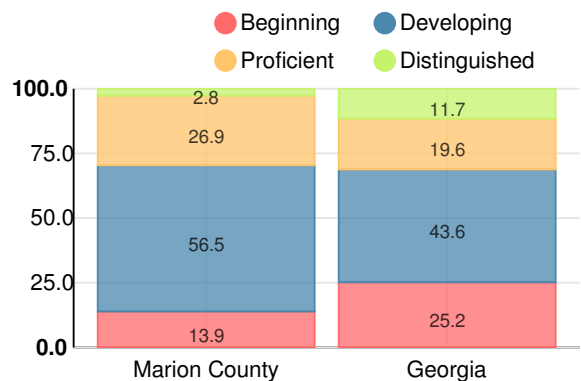

Per Pupil Expenditures

Race/Ethnicity

- Asian/Pacific Islander
- American Indian/Alaskan
- Black
- Hispanic
- Multi-racial
- White

Free/Reduced-Price Lunch (FRL)

- FRL
- Not FRL

Students with Disability (SWD)

- SWD
- Not SWD

English Language Learners (ELL)

- ELL
- Not ELL

Elementary

English

Percent of students scoring in each performance level on 2017 Georgia Milestones for elementary grades

Mathematics

Percent of students scoring in each performance level on 2017 Georgia Milestones for elementary grades

Science

Percent of students scoring in each performance level on 2017 Georgia Milestones for elementary grades

Social Studies

Percent of students scoring in each performance level on 2017 Georgia Milestones for elementary grades