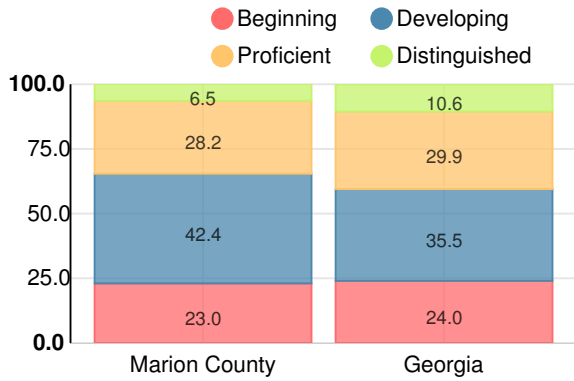

Per Pupil Expenditures

Race/Ethnicity

- Asian/Pacific Islander
- American Indian/Alaskan
- Black
- Hispanic
- Multi-racial
- White

Free/Reduced-Price Lunch (FRL)

- FRL
- Not FRL

Students with Disability (SWD)

- SWD
- Not SWD

English Language Learners (ELL)

- ELL
- Not ELL

Elementary

English

Percent of students scoring in each performance level on 2017 Georgia Milestones for elementary grades

Mathematics

Percent of students scoring in each performance level on 2017 Georgia Milestones for elementary grades

Science

Percent of students scoring in each performance level on 2017 Georgia Milestones for elementary grades

Social Studies

Percent of students scoring in each performance level on 2017 Georgia Milestones for elementary grades