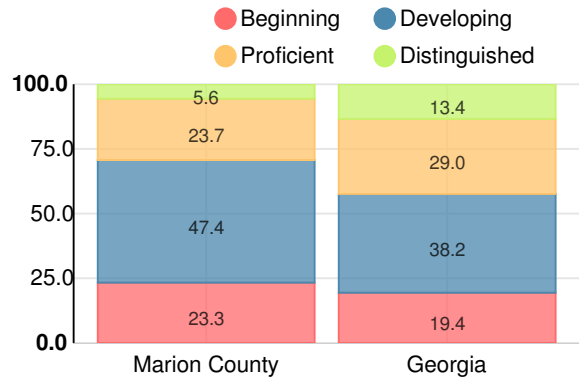

Science

Percent of students scoring in each performance level on 2017 Georgia Milestones for elementary grades

Social Studies

Percent of students scoring in each performance level on 2017 Georgia Milestones for elementary grades

Reading at or above the Grade Level Target (3rd Grade)

Percent of students in grade 3 achieving Lexile measure equal to or greater than 650

Reading at or above the Grade Level Target (5th Grade)

Percent of students in grade 5 achieving Lexile measure equal to or greater than 850

Middle School

English

Percent of students scoring in each performance level on 2017 Georgia Milestones for middle school grades

Mathematics

Percent of students scoring in each performance level on 2017 Georgia Milestones for middle school grades

Science

Percent of students scoring in each performance level on 2017 Georgia Milestones for middle school grades

Social Studies

Percent of students scoring in each performance level on 2017 Georgia Milestones for middle school grades