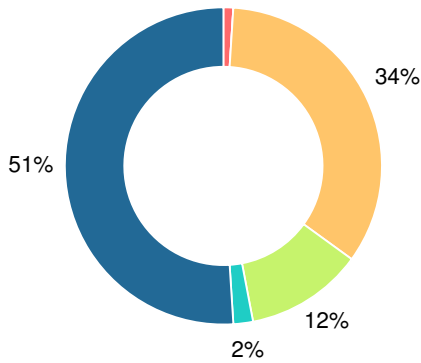

Marion County

 1697 Pineville Road, Buena Vista, GA 31803

 (229)649-2234

 Enrollment: 1393 students

Performance Snapshot

- Marion County's **overall performance is higher than 55% of districts.**
- Its elementary students' **academic growth is higher than 5% of districts.**
- Its middle school students' **academic growth is higher than 47% of districts.**
- Its high school students' **academic growth is higher than 73% of districts.**
- **58.2% of its 3rd grade students are reading at or above the grade level target.**
- **71.3% of its 8th grade students are reading at or above the grade level target.**
- **Its four-year graduation rate is 89.2%, which is higher than 69% of districts.**
- **69.5% of graduates are college ready.**

Per Pupil Expenditures

Race/Ethnicity

- Asian/Pacific Islander
- American Indian/Alaskan
- Black
- Hispanic
- Multi-racial
- White

Free/Reduced-Price Lunch (FRL)

- FRL
- Not FRL

Students with Disability (SWD)