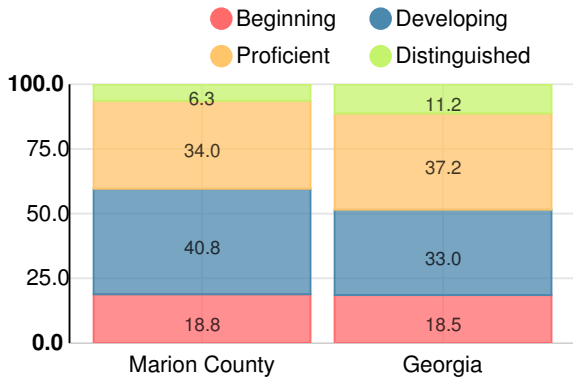

Middle School

English

Percent of students scoring in each performance level on 2017 Georgia Milestones for middle school grades

Mathematics

Percent of students scoring in each performance level on 2017 Georgia Milestones for middle school grades

Science

Percent of students scoring in each performance level on 2017 Georgia Milestones for middle school grades

Social Studies

Percent of students scoring in each performance level on 2017 Georgia Milestones for middle school grades

Reading at or above the Grade Level Target (8th Grade)

Percent of students in grade 8 achieving Lexile measure greater than 1050

High School

American Literature & Composition

Percent of students scoring in each performance level on 2017 Georgia Milestones

Coordinate Algebra/Algebra I

Percent of students scoring in each performance level on 2017 Georgia Milestones

Biology

Percent of students scoring in each performance level on 2017 Georgia Milestones

US History