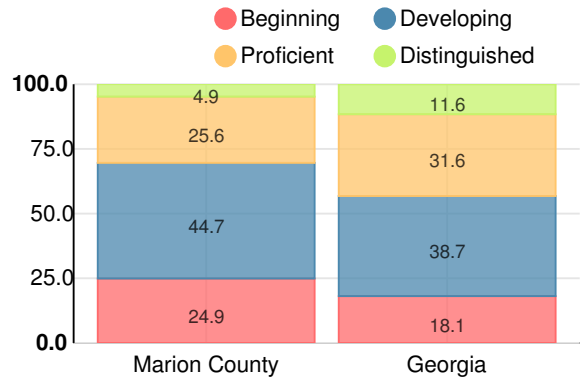

Marion County

 1697 Pineville Road, Buena Vista, GA 31803

 (229)649-2234

 Enrollment: 1393 students

Performance Snapshot

- Marion County's **overall performance is higher than 55% of districts.**
- Its elementary students' **academic growth is higher than 5% of districts.**
- Its middle school students' **academic growth is higher than 47% of districts.**
- Its high school students' **academic growth is higher than 73% of districts.**
- **58.2% of its 3rd grade students are reading at or above the grade level target.**
- **71.3% of its 8th grade students are reading at or above the grade level target.**
- **Its four-year graduation rate is 89.2%, which is higher than 69% of districts.**
- **69.5% of graduates are college ready.**

Per Pupil Expenditures

Race/Ethnicity

- Asian/Pacific Islander
- American Indian/Alaskan
- Black
- Hispanic
- Multi-racial
- White

Free/Reduced-Price Lunch (FRL)

- FRL
- Not FRL

Students with Disability (SWD)

- SWD
- Not SWD

English Language Learners (ELL)

- ELL
- Not ELL

Elementary

English

Percent of students scoring in each performance level on 2017 Georgia Milestones for elementary grades

Mathematics

Percent of students scoring in each performance level on 2017 Georgia Milestones for elementary grades

Science

Percent of students scoring in each performance level on 2017 Georgia Milestones for elementary grades

Social Studies

Percent of students scoring in each performance level on 2017 Georgia Milestones for elementary grades