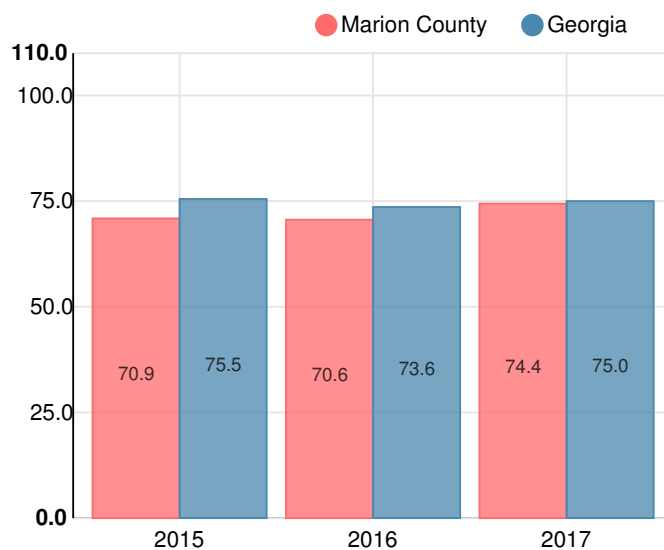

Marion County

 1697 Pineville Road, Buena Vista, GA 31803

 (229)649-2234

 Enrollment: 1393 students

Performance Snapshot

- Marion County's **overall performance is higher than 55% of districts.**
- Its elementary students' **academic growth is higher than 5% of districts.**
- Its middle school students' **academic growth is higher than 47% of districts.**
- Its high school students' **academic growth is higher than 73% of districts.**
- **58.2% of its 3rd grade students are reading at or above the grade level target.**
- **71.3% of its 8th grade students are reading at or above the grade level target.**
- **Its four-year graduation rate is 89.2%, which is higher than 69% of districts.**
- **69.5% of graduates are college ready.**

District Wide

C
74.4

Year	Marion County
2017	C
2016	C
2015	C

Grade conversion	
A	90 - 100
B	80 - 89.9
C	70 - 79.9
D	60 - 69.9
F	0 - 59.9

CCRPI Single Score

Student Mobility Rate

13.5%

Financial Efficiency Star Rating