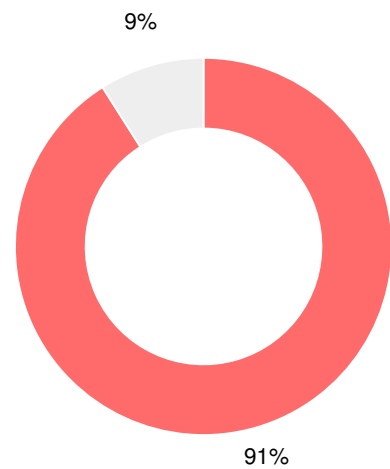

Per Pupil Expenditures

Race/Ethnicity

- Asian/Pacific Islander
- American Indian/Alaskan
- Black
- Hispanic
- Multi-racial
- White

Free/Reduced-Price Lunch (FRL)

- FRL
- Not FRL

Students with Disability (SWD)