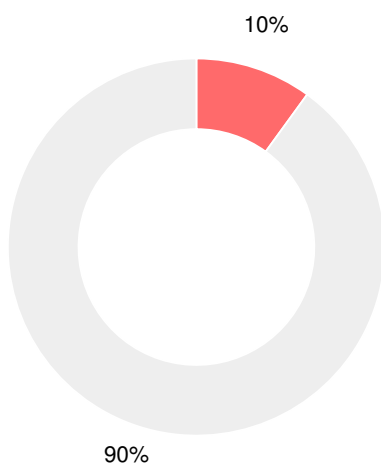

Students with Disability (SWD)

- SWD
- Not SWD