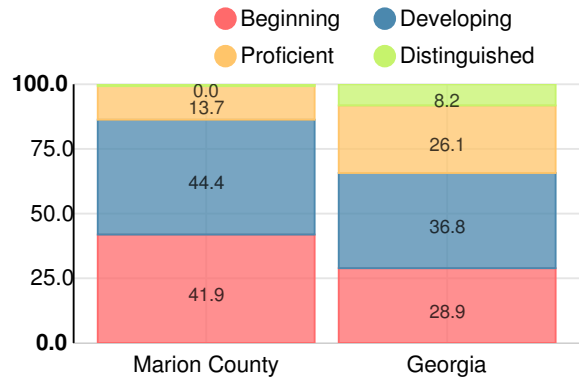

Science

Percent of students scoring in each performance level on 2017 Georgia Milestones for middle school grades

Social Studies

Percent of students scoring in each performance level on 2017 Georgia Milestones for middle school grades

Reading at or above the Grade Level Target (8th Grade)

Percent of students in grade 8 achieving Lexile measure greater than 1050

High School

American Literature & Composition

Percent of students scoring in each performance level on 2017 Georgia Milestones

Coordinate Algebra/Algebra I

Percent of students scoring in each performance level on 2017 Georgia Milestones

Biology

Percent of students scoring in each performance level on 2017 Georgia Milestones

US History