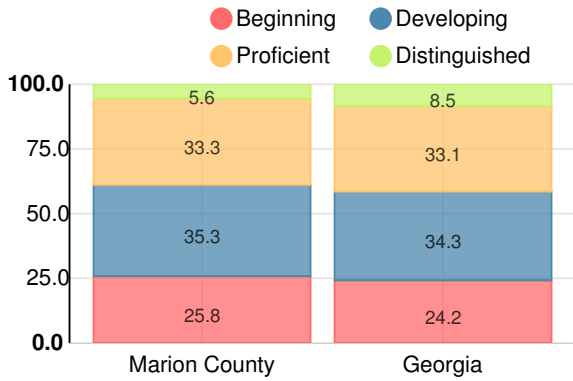

Science

Percent of students scoring in each performance level on 2017 Georgia Milestones for elementary grades

Social Studies

Percent of students scoring in each performance level on 2017 Georgia Milestones for elementary grades

Reading at or above the Grade Level Target (3rd Grade)

Percent of students in grade 3 achieving Lexile measure equal to or greater than 650

Reading at or above the Grade Level Target (5th Grade)

Percent of students in grade 5 achieving Lexile measure equal to or greater than 850

Middle School

English

Percent of students scoring in each performance level on 2017 Georgia Milestones for middle school grades

Mathematics

Percent of students scoring in each performance level on 2017 Georgia Milestones for middle school grades