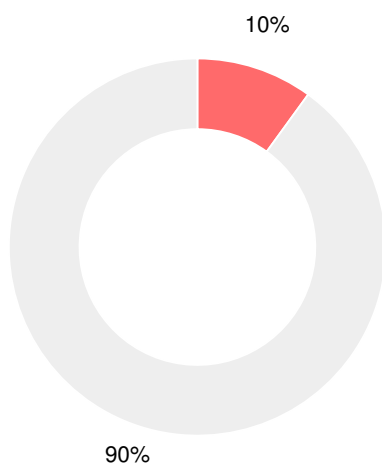

Students with Disability (SWD)

- SWD
- Not SWD