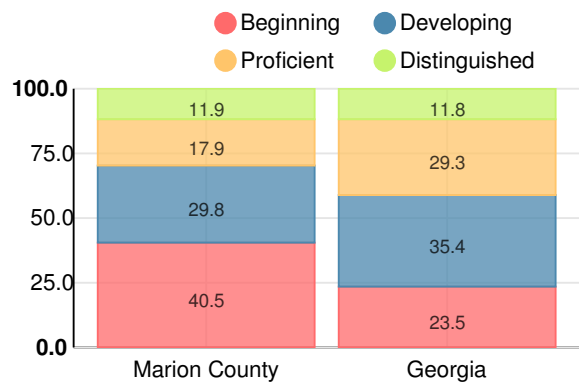

Science

Percent of students scoring in each performance level on 2017 Georgia Milestones for elementary grades

Social Studies

Percent of students scoring in each performance level on 2017 Georgia Milestones for elementary grades

Reading at or above the Grade Level Target (3rd Grade)

Percent of students in grade 3 achieving Lexile measure equal to or greater than 650

Reading at or above the Grade Level Target (5th Grade)

Percent of students in grade 5 achieving Lexile measure equal to or greater than 850

Middle School

English

Percent of students scoring in each performance level on 2017 Georgia Milestones for middle school grades

Mathematics

Percent of students scoring in each performance level on 2017 Georgia Milestones for middle school grades

Science

Percent of students scoring in each performance level on 2017 Georgia Milestones for middle school grades

Social Studies

Percent of students scoring in each performance level on 2017 Georgia Milestones for middle school grades