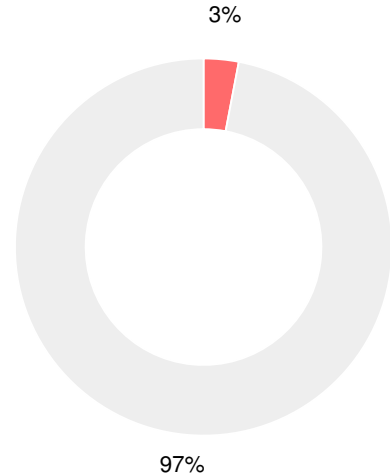

English Language Learners (ELL)

- ELL
- Not ELL