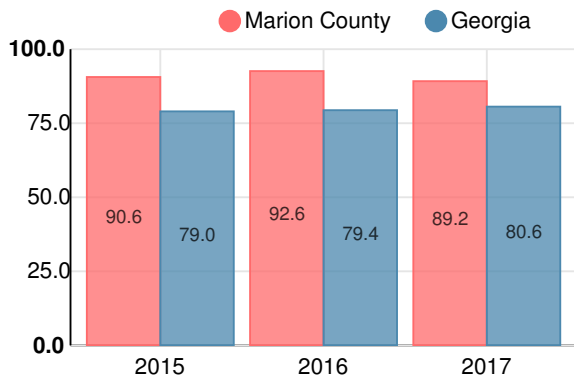

Coordinate Algebra/Algebra I

Percent of students scoring in each performance level on 2017 Georgia Milestones

Biology

Percent of students scoring in each performance level on 2017 Georgia Milestones

US History

Percent of students scoring in each performance level on 2017 Georgia Milestones

College Readiness

Percent of high school graduates who are college ready

Accelerated Course Taking

Percent of high school graduates earning high school credit for accelerated enrollment

Four-Year Graduation Rate

College Enrollment Rate