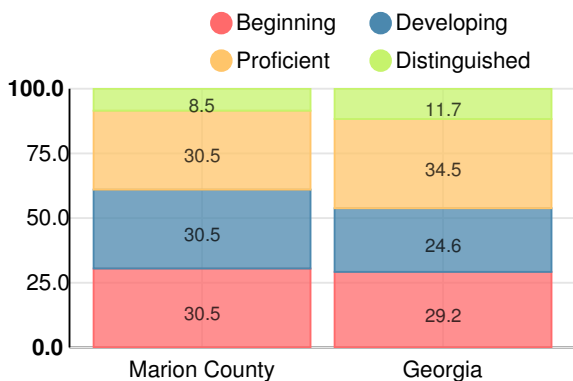

Middle School

English

Percent of students scoring in each performance level on 2017 Georgia Milestones for middle school grades

Mathematics

Percent of students scoring in each performance level on 2017 Georgia Milestones for middle school grades

Science

Percent of students scoring in each performance level on 2017 Georgia Milestones for middle school grades

Social Studies

Percent of students scoring in each performance level on 2017 Georgia Milestones for middle school grades

Reading at or above the Grade Level Target (8th Grade)

Percent of students in grade 8 achieving Lexile measure greater than 1050

High School

American Literature & Composition

Percent of students scoring in each performance level on 2017 Georgia Milestones

Coordinate Algebra/Algebra I

Percent of students scoring in each performance level on 2017 Georgia Milestones

Biology

Percent of students scoring in each performance level on 2017 Georgia Milestones

US History