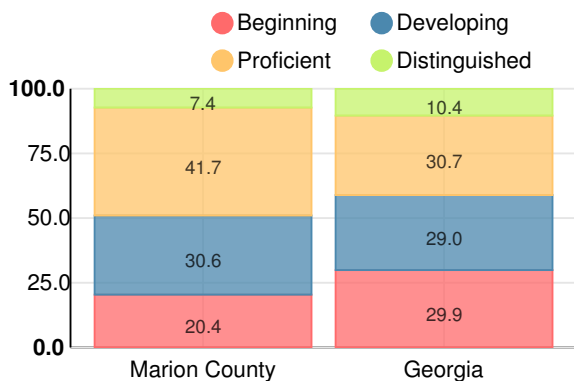

Per Pupil Expenditures

Race/Ethnicity

- Asian/Pacific Islander
- American Indian/Alaskan
- Black
- Hispanic
- Multi-racial
- White

Free/Reduced-Price Lunch (FRL)

- FRL
- Not FRL

Students with Disability (SWD)

- SWD
- Not SWD

English Language Learners (ELL)

- ELL
- Not ELL

Elementary

English

Percent of students scoring in each performance level on 2017 Georgia Milestones for elementary grades

Mathematics

Percent of students scoring in each performance level on 2017 Georgia Milestones for elementary grades

Science

Percent of students scoring in each performance level on 2017 Georgia Milestones for elementary grades

Social Studies

Percent of students scoring in each performance level on 2017 Georgia Milestones for elementary grades