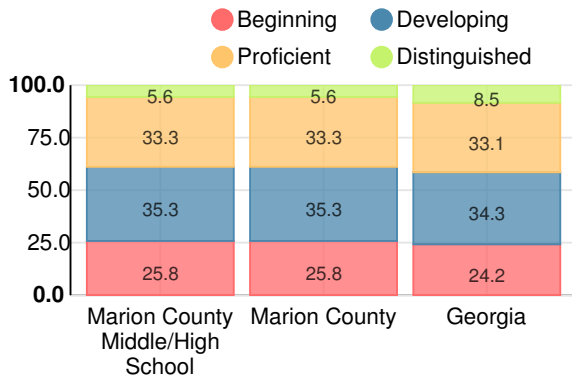

Marion County Middle/High School

 1 Eagle Dr, Buena Vista, GA 31803

 (229)649-7520

 Grades: 6-12

 Enrollment: 723 students

Performance Snapshot

- Marion County Middle/High School's **overall performance is higher than 70% of schools in the state** and is higher than its district.
- Its middle school students' **academic growth is higher than 46% of middle schools in the state.**
- Its high school students' **academic growth is higher than 69% of high schools in the state.**
- **71.3% of its 8th grade students are reading at or above the grade level target.**
- **Its four-year graduation rate is 89.2%**, which is higher than 66% of high schools.
- **69.5% of graduates are college ready.**

11.2%

School Climate Star Rating

Financial Efficiency Star Rating

Per Pupil Expenditures

Race/Ethnicity

- Asian/Pacific Islander
- American Indian/Alaskan
- Black
- Hispanic
- Multi-racial
- White

Free/Reduced-Price Lunch (FRL)

- FRL
- Not FRL

Students with Disability (SWD)

- SWD
- Not SWD

English Language Learners (ELL)

- ELL
- Not ELL

Middle School

CCRPI Score

Marion County Middle/High School

Indicator	2017
Achievement	28.9
Progress	34.6
Gap	5.0
Challenge	2.2
CCRPI Score	70.7

English

Percent of students scoring in each performance level on 2017 Georgia Milestones for middle school grades

Mathematics