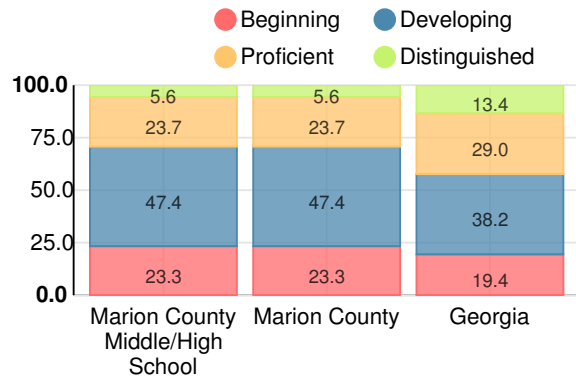

11.2%

School Climate Star Rating

Financial Efficiency Star Rating

Per Pupil Expenditures

Race/Ethnicity

- Asian/Pacific Islander
- American Indian/Alaskan
- Black
- Hispanic
- Multi-racial
- White

Free/Reduced-Price Lunch (FRL)

- FRL
- Not FRL

Students with Disability (SWD)

- SWD
- Not SWD

English Language Learners (ELL)

- ELL
- Not ELL

Middle School

CCRPI Score

Marion County Middle/High School

Indicator	2017
Achievement	28.9
Progress	34.6
Gap	5.0
Challenge	2.2
CCRPI Score	70.7

English

Percent of students scoring in each performance level on 2017 Georgia Milestones for middle school grades

Mathematics

Percent of students scoring in each performance level on 2017 Georgia Milestones for middle school grades

Science

Percent of students scoring in each performance level on 2017 Georgia Milestones for middle school grades