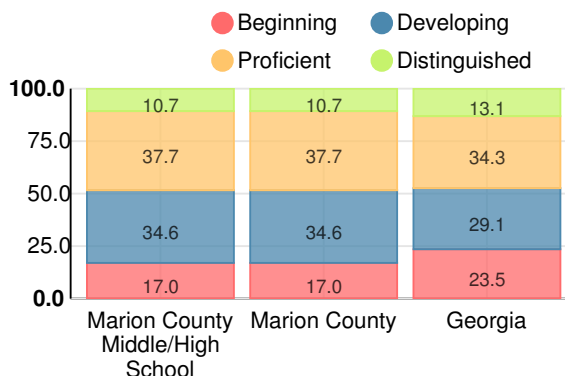

US History

Percent of students scoring in each performance level on 2017 Georgia Milestones