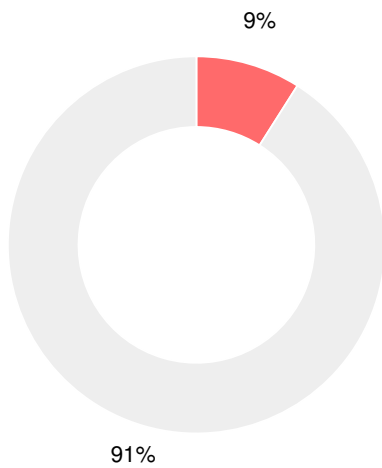

Students with Disability (SWD)

- SWD
- Not SWD