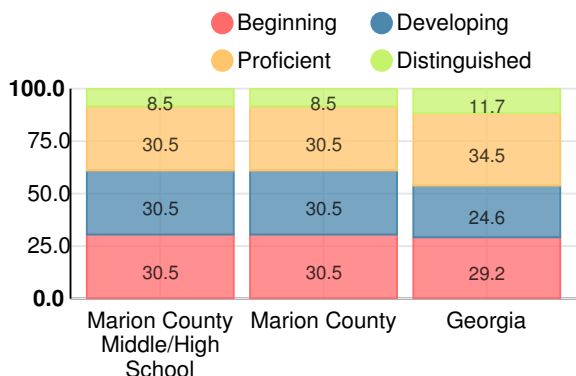

11.2%

School Climate Star Rating

Financial Efficiency Star Rating

Per Pupil Expenditures

Race/Ethnicity

- Asian/Pacific Islander
- American Indian/Alaskan
- Black
- Hispanic
- Multi-racial
- White

Free/Reduced-Price Lunch (FRL)

Social Studies

Percent of students scoring in each performance level on 2017 Georgia Milestones for middle school grades

Reading at or above the Grade Level Target (8th Grade)

Percent of students in grade 8 achieving Lexile measure greater than 1050

High School

CCRPI Score

Marion County Middle/High School

Indicator	2017
Achievement	36.5
Progress	36.4
Gap	6.7
Challenge	8.3
CCRPI Score	87.9

American Literature & Composition

Percent of students scoring in each performance level on 2017 Georgia Milestones

Coordinate Algebra/Algebra I

Percent of students scoring in each performance level on 2017 Georgia Milestones

Biology

Percent of students scoring in each performance level on 2017 Georgia Milestones

US History