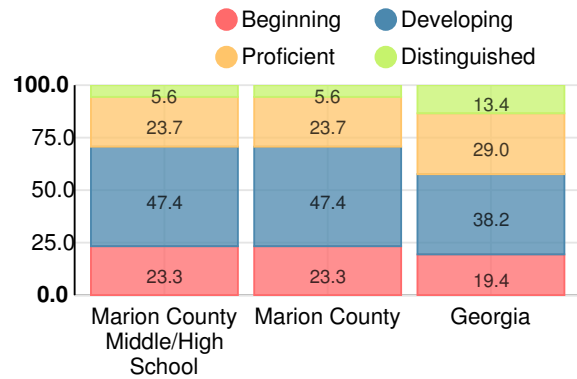

11.2%

School Climate Star Rating

Financial Efficiency Star Rating

Per Pupil Expenditures

Race/Ethnicity

- Asian/Pacific Islander
- American Indian/Alaskan
- Black
- Hispanic
- Multi-racial
- White

Free/Reduced-Price Lunch (FRL)

- FRL
- Not FRL

Students with Disability (SWD)

- SWD
- Not SWD

English Language Learners (ELL)

- ELL
- Not ELL

Middle School

CCRPI Score

Marion County Middle/High School

Indicator	2017
Achievement	28.9
Progress	34.6
Gap	5.0
Challenge	2.2
CCRPI Score	70.7

English

Percent of students scoring in each performance level on 2017 Georgia Milestones for middle school grades

Mathematics

Percent of students scoring in each performance level on 2017 Georgia Milestones for middle school grades

Science

Percent of students scoring in each performance level on 2017 Georgia Milestones for middle school grades