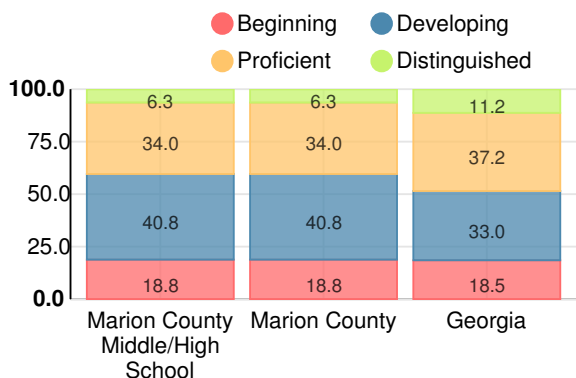

11.2%

School Climate Star Rating

Financial Efficiency Star Rating

Per Pupil Expenditures

Race/Ethnicity

- Asian/Pacific Islander
- American Indian/Alaskan
- Black
- Hispanic
- Multi-racial
- White

Free/Reduced-Price Lunch (FRL)

Social Studies

Percent of students scoring in each performance level on 2017 Georgia Milestones for middle school grades

Reading at or above the Grade Level Target (8th Grade)

Percent of students in grade 8 achieving Lexile measure greater than 1050

High School

CCRPI Score

Marion County Middle/High School

Indicator	2017
Achievement	36.5
Progress	36.4
Gap	6.7
Challenge	8.3
CCRPI Score	87.9

American Literature & Composition

Percent of students scoring in each performance level on 2017 Georgia Milestones

Coordinate Algebra/Algebra I

Percent of students scoring in each performance level on 2017 Georgia Milestones

Biology

Percent of students scoring in each performance level on 2017 Georgia Milestones

US History