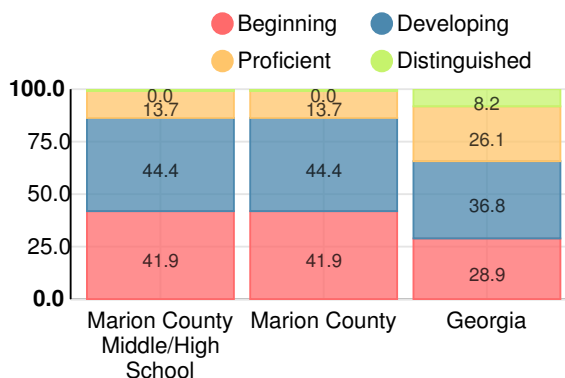

Percent of students scoring in each performance level on 2017 Georgia Milestones for middle school grades

Science

Percent of students scoring in each performance level on 2017 Georgia Milestones for middle school grades

Social Studies

Percent of students scoring in each performance level on 2017 Georgia Milestones for middle school grades

Reading at or above the Grade Level Target (8th Grade)

Percent of students in grade 8 achieving Lexile measure greater than 1050

High School

CCRPI Score

Marion County Middle/High School

Indicator	2017
Achievement	36.5
Progress	36.4
Gap	6.7
Challenge	8.3
CCRPI Score	87.9

American Literature & Composition

Percent of students scoring in each performance level on 2017 Georgia Milestones

Coordinate Algebra/Algebra I

Percent of students scoring in each performance level on 2017 Georgia Milestones

Biology

Percent of students scoring in each performance level on 2017 Georgia Milestones

US History