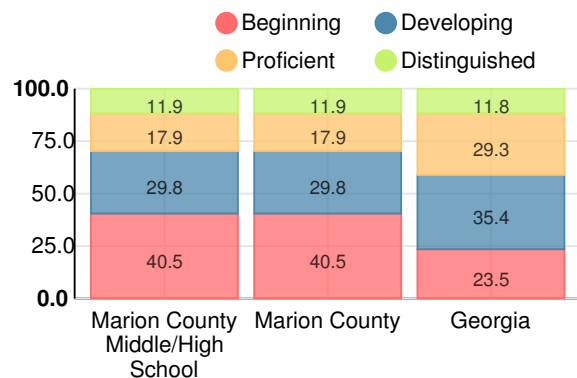

11.2%

School Climate Star Rating

Financial Efficiency Star Rating

Per Pupil Expenditures

Race/Ethnicity

- Asian/Pacific Islander
- American Indian/Alaskan
- Black
- Hispanic
- Multi-racial
- White

Free/Reduced-Price Lunch (FRL)

Indicator	2017
Achievement	28.9
Progress	34.6
Gap	5.0
Challenge	2.2
CCRPI Score	70.7

English

Percent of students scoring in each performance level on 2017 Georgia Milestones for middle school grades

Mathematics

Percent of students scoring in each performance level on 2017 Georgia Milestones for middle school grades

Science

Percent of students scoring in each performance level on 2017 Georgia Milestones for middle school grades

Social Studies

Percent of students scoring in each performance level on 2017 Georgia Milestones for middle school grades

Reading at or above the Grade Level Target (8th Grade)

Percent of students in grade 8 achieving Lexile measure greater than 1050