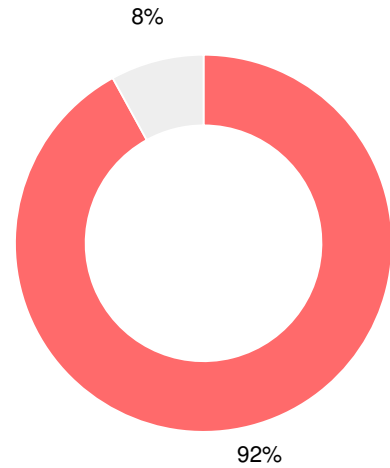

Free/Reduced-Price Lunch (FRL)

- FRL
- Not FRL