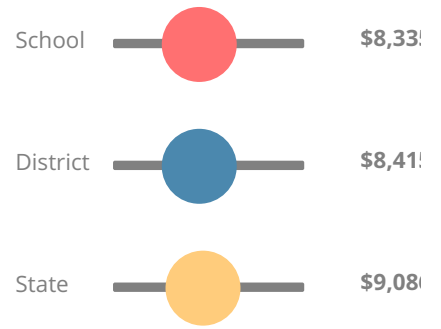

11.2%

School Climate Star Rating

Financial Efficiency Star Rating

Per Pupil Expenditures

Race/Ethnicity

- Asian/Pacific Islander
- American Indian/Alaskan
- Black
- Hispanic
- Multi-racial
- White

Free/Reduced-Price Lunch (FRL)