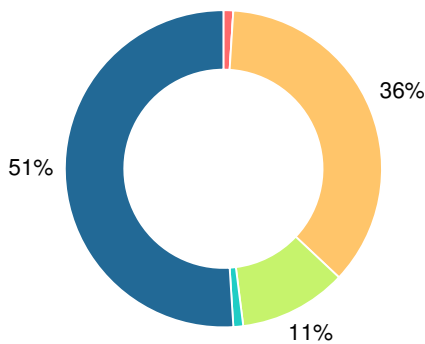

11.2%

School Climate Star Rating

Financial Efficiency Star Rating

Per Pupil Expenditures

Race/Ethnicity

- Asian/Pacific Islander
- American Indian/Alaskan
- Black
- Hispanic
- Multi-racial
- White

Free/Reduced-Price Lunch (FRL)