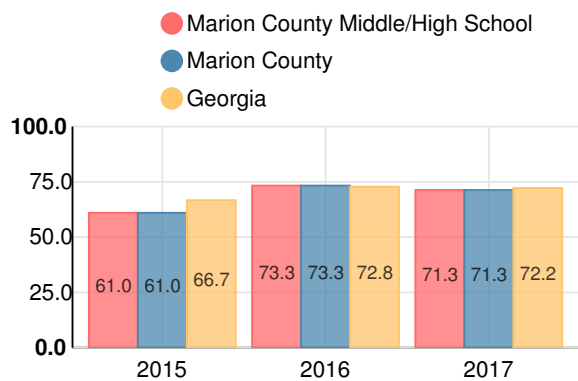

Indicator	2017
Achievement	28.9
Progress	34.6
Gap	5.0
Challenge	2.2
CCRPI Score	70.7

English

Percent of students scoring in each performance level on 2017 Georgia Milestones for middle school grades

Mathematics

Percent of students scoring in each performance level on 2017 Georgia Milestones for middle school grades

Science

Percent of students scoring in each performance level on 2017 Georgia Milestones for middle school grades

Social Studies

Percent of students scoring in each performance level on 2017 Georgia Milestones for middle school grades

Reading at or above the Grade Level Target (8th Grade)

Percent of students in grade 8 achieving Lexile measure greater than 1050