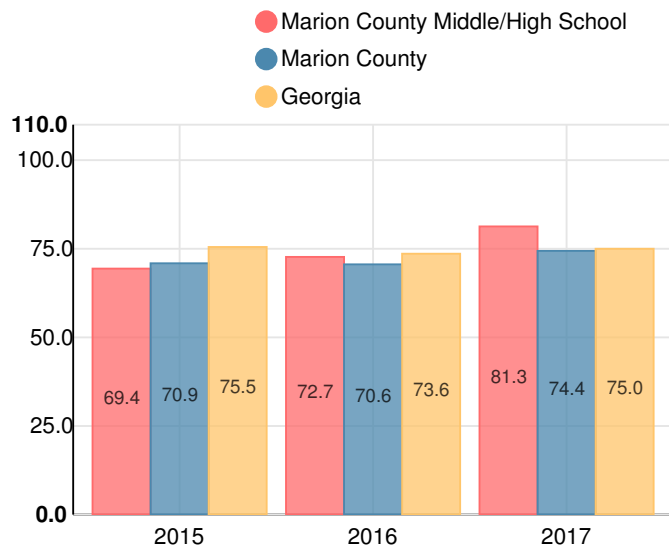

Marion County Middle/High School

 1 Eagle Dr, Buena Vista, GA 31803

 (229)649-7520

 Grades: 6-12

 Enrollment: 723 students

Performance Snapshot

- Marion County Middle/High School's **overall performance is higher than 70% of schools in the state** and is higher than its district.
- Its middle school students' **academic growth is higher than 46% of middle schools in the state.**
- Its high school students' **academic growth is higher than 69% of high schools in the state.**
- **71.3% of its 8th grade students are reading at or above the grade level target.**
- **Its four-year graduation rate is 89.2%**, which is higher than 66% of high schools.
- **69.5% of graduates are college ready.**

School Wide

B

81.3

Year	Marion County Middle \ High School
2017	B
2016	C
2015	D
2014	D
2013	C

Grade conversion	
A	90 - 100
B	80 - 89.9
C	70 - 79.9
D	60 - 69.9
F	0 - 59.9

CCRPI Single Score

Student Mobility Rate

11.2%

School Climate Star Rating

Financial Efficiency Star Rating

Per Pupil Expenditures

Race/Ethnicity

- Asian/Pacific Islander
- American Indian/Alaskan
- Black
- Hispanic
- Multi-racial
- White

Free/Reduced-Price Lunch (FRL)