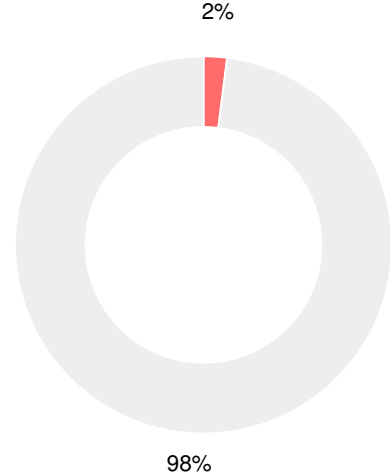

- FRL
- Not FRL

Students with Disability (SWD)

- SWD
- Not SWD

English Language Learners (ELL)

- ELL
- Not ELL

Middle School

CCRPI Score

Marion County Middle/High School