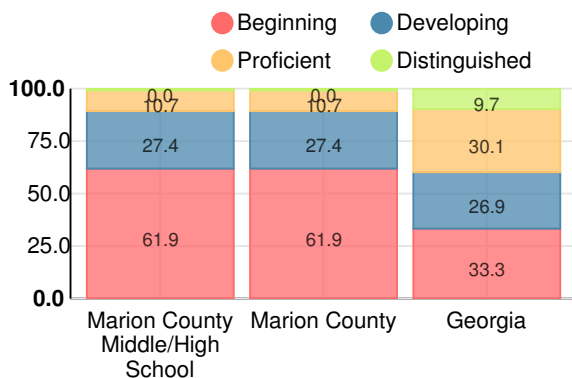

11.2%

School Climate Star Rating

Financial Efficiency Star Rating

Per Pupil Expenditures

Race/Ethnicity

- Asian/Pacific Islander
- American Indian/Alaskan
- Black
- Hispanic
- Multi-racial
- White

Free/Reduced-Price Lunch (FRL)

- FRL
- Not FRL

Students with Disability (SWD)

- SWD
- Not SWD

English Language Learners (ELL)

- ELL
- Not ELL

Middle School

CCRPI Score

Marion County Middle/High School

Indicator	2017
Achievement	28.9
Progress	34.6
Gap	5.0
Challenge	2.2
CCRPI Score	70.7

English

Percent of students scoring in each performance level on 2017 Georgia Milestones for middle school grades

Mathematics

Percent of students scoring in each performance level on 2017 Georgia Milestones for middle school grades

Science

Percent of students scoring in each performance level on 2017 Georgia Milestones for middle school grades