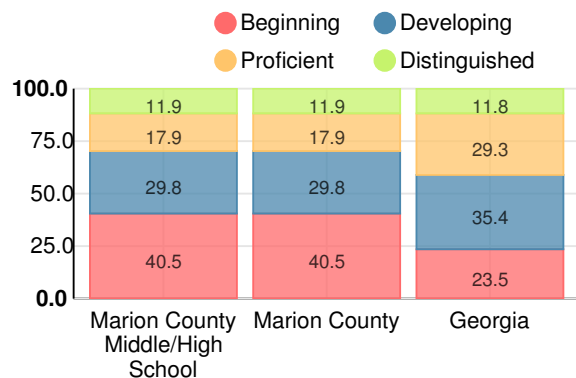

11.2%

School Climate Star Rating

Financial Efficiency Star Rating

Per Pupil Expenditures

Race/Ethnicity

- Asian/Pacific Islander
- American Indian/Alaskan
- Black
- Hispanic
- Multi-racial
- White

Free/Reduced-Price Lunch (FRL)

Indicator	2017
Achievement	28.9
Progress	34.6
Gap	5.0
Challenge	2.2
CCRPI Score	70.7

English

Percent of students scoring in each performance level on 2017 Georgia Milestones for middle school grades

Mathematics

Percent of students scoring in each performance level on 2017 Georgia Milestones for middle school grades

Science

Percent of students scoring in each performance level on 2017 Georgia Milestones for middle school grades

Social Studies

Percent of students scoring in each performance level on 2017 Georgia Milestones for middle school grades

Reading at or above the Grade Level Target (8th Grade)

Percent of students in grade 8 achieving Lexile measure greater than 1050