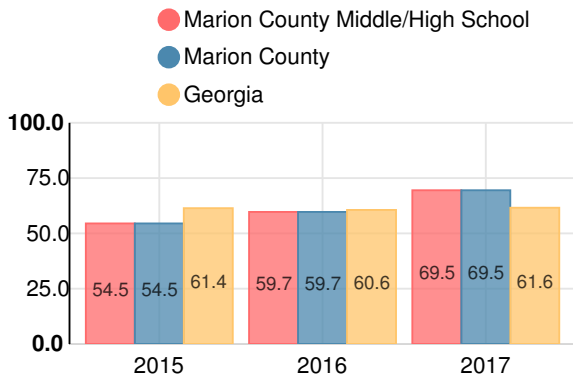

College Readiness

Percent of high school graduates who are college ready