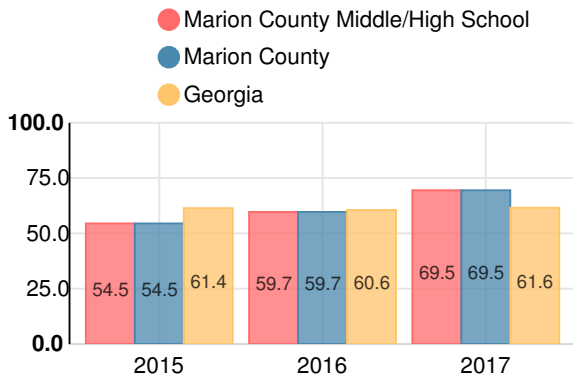

College Readiness

Percent of high school graduates who are college ready