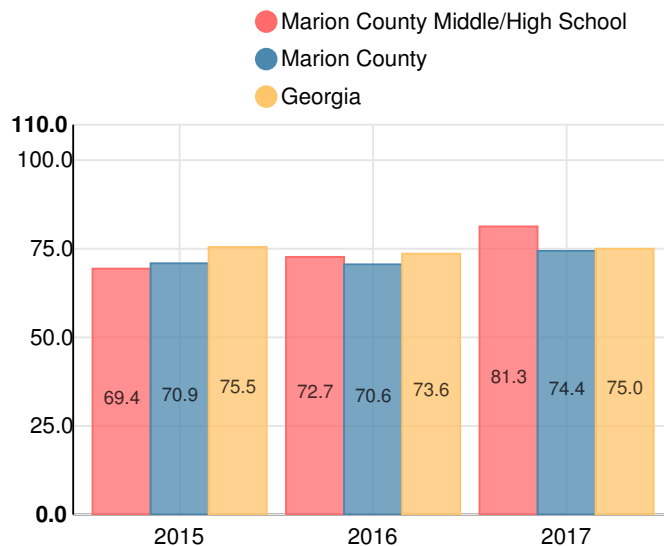

Marion County Middle/High School

 1 Eagle Dr, Buena Vista, GA 31803

 (229)649-7520

 Grades: 6-12

 Enrollment: 723 students

Performance Snapshot

- Marion County Middle/High School's **overall performance is higher than 70% of schools in the state** and is higher than its district.
- Its middle school students' **academic growth is higher than 46% of middle schools in the state.**
- Its high school students' **academic growth is higher than 69% of high schools in the state.**
- **71.3% of its 8th grade students are reading at or above the grade level target.**
- **Its four-year graduation rate is 89.2%**, which is higher than 66% of high schools.
- **69.5% of graduates are college ready.**

School Wide

B

81.3

Year	Marion County Middle \ High School
2017	B
2016	C
2015	D
2014	D
2013	C

Grade conversion	
A	90 - 100
B	80 - 89.9
C	70 - 79.9
D	60 - 69.9
F	0 - 59.9

CCRPI Single Score

Student Mobility Rate

11.2%

School Climate Star Rating

Financial Efficiency Star Rating

Per Pupil Expenditures

Race/Ethnicity

- Asian/Pacific Islander
- American Indian/Alaskan
- Black
- Hispanic
- Multi-racial
- White

Free/Reduced-Price Lunch (FRL)